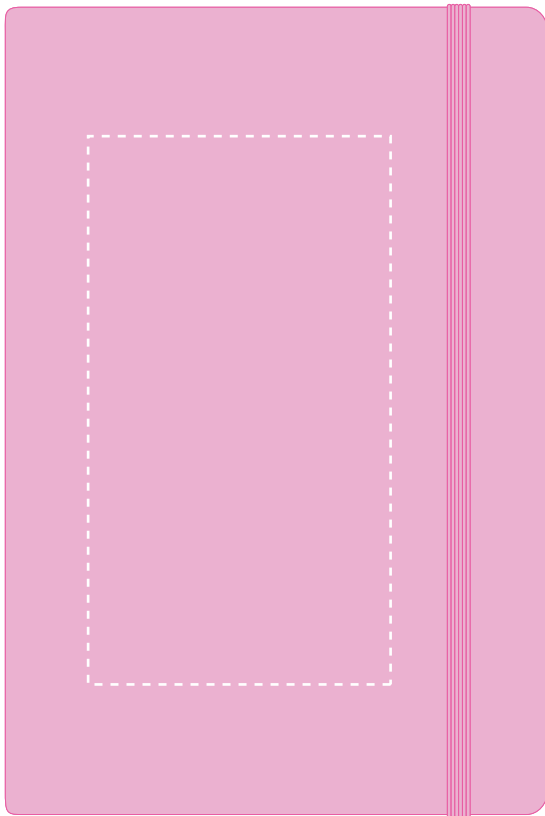

We stock this item in the following colours

PANTONE REFERENCE(S)

Debossing / Foil Blocking

Product Image for visualisation - colours may vary

ARTWORK SCALE 50%

- CENTRED TO PRINT AREA
- CENTRED TO NOTEBOOK

ARTWORK SCALE 50%

- CENTRED TO PRINT AREA
- CENTRED TO NOTEBOOK

The dashed line is to demonstrate print area and will not appear on your printed item

PLEASE NOTE:

- All colours including print and product are for visual purposes only and should not be regarded as the actual colour of the product and print.
- Some products may vary from batch to batch and may differ from previous orders.
- The colour and texture of a product can also have an effect on the final print colour.
- By approving this order we accept that you understand these terms.