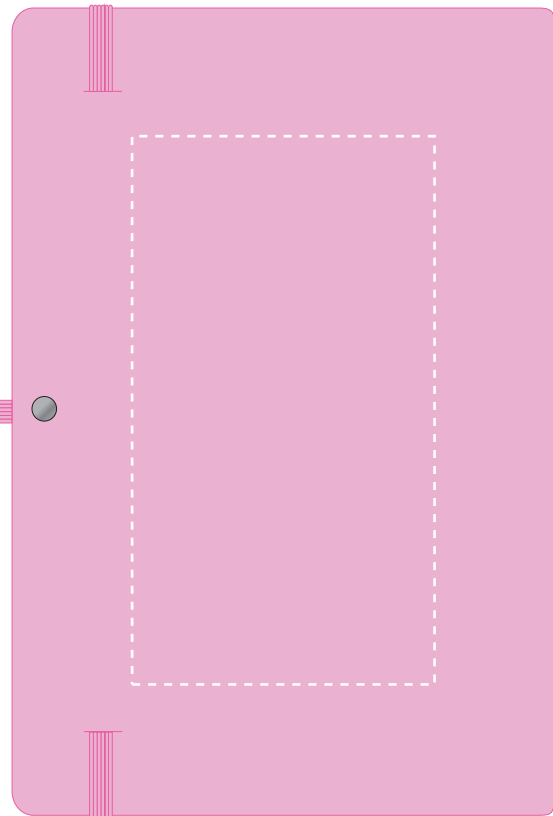

We stock this item in the following colours

PANTONE REFERENCE(S)

Debossing / Foil Blocking

Product Image for visualisation - colours may vary

ARTWORK SCALE 50%

- CENTRED TO PRINT AREA
- CENTRED TO NOTEBOOK

ARTWORK SCALE 50%

- CENTRED TO PRINT AREA
- CENTRED TO NOTEBOOK

The dashed line is to demonstrate print area and will not appear on your printed item

PLEASE NOTE:

- All colours including print and product are for visual purposes only and should not be regarded as the actual colour of the product and print.
- Some products may vary from batch to batch and may differ from previous orders.
- The colour and texture of a product can also have an effect on the final print colour.
- By approving this order we accept that you understand these terms.

To proceed, please approve visual via the online system.

ARTWORK SCALE 100%
Max print area: 145mm x 80mm

ARTWORK SCALE 100%
Max print area: 145mm x 80mm